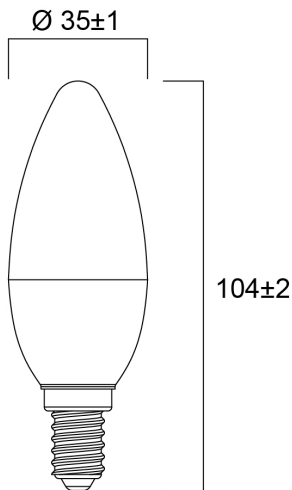

# ToLEDo Candle 470LM 827 E27 SL4

Item No: 0029645

**SYLVANIA**

Compact and elegant design Suitable replacement for halogen, incandescent and compact fluorescent lamps Instant light at the flick of a switch Uniform light distribution Good colour rendering (CRI 80) Perfect for hotels, restaurants, lobbies, corridors, stairwells, reception areas Lower maintenance costs 12,000 hours average rated life

### Dimensions (mm)

## Physical data

Nominal Product Length (mm)	105
Nominal Product Diameter (mm)	35
Weight (kg)	0.092

## Packaging

Product EAN number	5410288296456
Packaging single length / height (cm)	14.5
Packaging single width (cm)	4.0
Packaging single depth (cm)	11.0
DUN14 (inner)	15410288296453
Units per outer package	6
Packaging outer length / height (cm)	23.1
Packaging outer width (cm)	15.0
Packaging outer depth (cm)	12.2