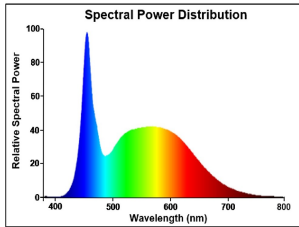

RefLED R39

RefLED R39 V4 250LM 865 E14 SL

0029204