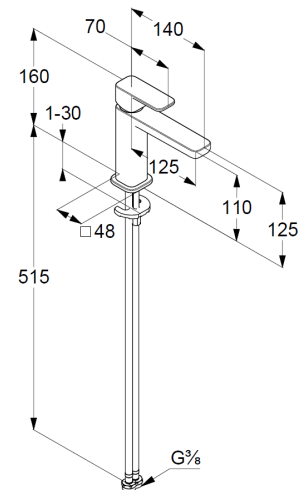

aerator M18,5 PCA

ceramic cartridge with hot water safety device

flow rate at 3 bar 4,5 l/min.

flexible hoses G3/8 DVGW approved

rapid installation set

EU taxonomy: max. 6 l/min. -

Substantial Contribution (SC) possible

Produktabbildung/ Product picture

Maßzeichnung/ Dimensional drawing

Durchfluss/ Flow rate