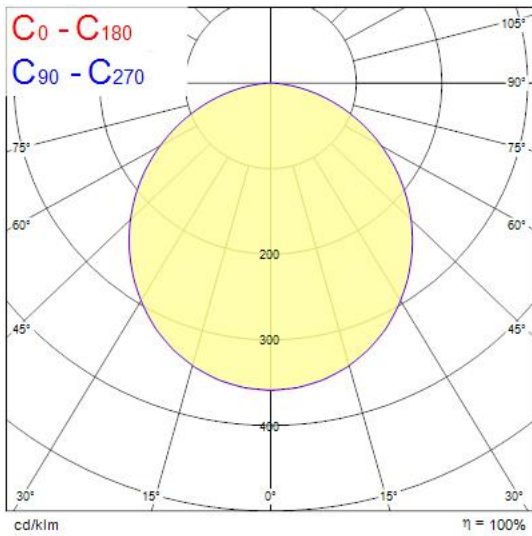

START Downlight Flat 206 SQ IP44 1650LM 830 DIM 0054126

IP rating	IP44/20
IK rating	IK06
Product EAN number	5410288541266
Warranty	5 years
Dimming method	Mains: leading / trailing edge
Useful luminous flux (#use)	1650

Photometry