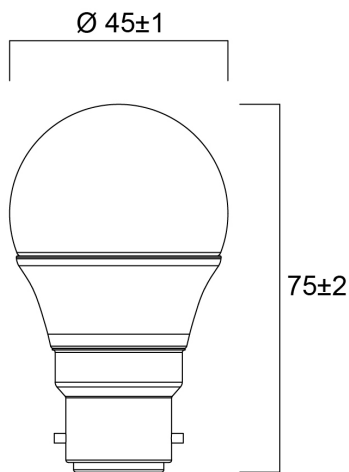

Technical Assets

Dimensions (mm)

Photometrics

ToLEDo Ball 470LM 827 E14 SL4

Item No: 0029647

SYLVANIA

General data

Product name	ToLEDo Ball 470LM 827 E14 SL4
Technology	LED
Watt (Rated) (W)	4.5
Cap/Base	E14
Fixture rating	Open
General application	Residential & Consumer
Operating temperature range (°C)	-20°C...+40°C
Performance ambient temperature Tq (°C)	25
ETIM Class	EC001959
Warranty	2 years

Lifetime data

Lifespan L70 B50	12000
Average life (Nominal) (h)	15000
Average life (Rated) (h)	15000

Physical data

Nominal Product Length (mm)	82
Nominal Product Diameter (mm)	45
Weight (kg)	0.074

ToLEDo Ball 470LM 827 E14 SL4

Item No: 0029647

Packaging

Product EAN number	5410288296470
Packaging single length / height (cm)	19.0
Packaging single width (cm)	4.6
Packaging single depth (cm)	9.5
DUN14 (inner)	15410288296477
Units per outer package	6
Packaging outer length / height (cm)	28.8
Packaging outer width (cm)	19.7
Packaging outer depth (cm)	10.3