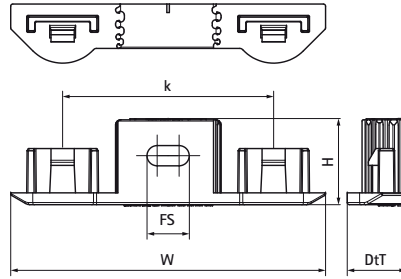

Walraven starQuick® Duo Wall Plate

(C0520)

for use with Walraven starQuick®

Features & benefits

- for fixing of two pipes with Walraven starQuick® clamps
- suitable for Walraven starQuick® dimensions up to 20mm
- the distance between the pipe and the wall is equal to that of a single clip
- material: modified PA6 (polyamide), grey or white
- resistant to UV, ageing, oil and petrol
- no corrosion, recyclable, halogen free
- temperature resistance from approx. -40 °C to approx. +90 °C (constant); short to approx. +130 °C
- 0854300 supplied with a hammer-in screw

Product Number	Total Height	Total Width	Total Depth	Fixing Slot	Heart To Heart Distance	Colour	Maximum Allowed Load Faz
Reference letter	H	W	DtT	FS	k		Fa,z
Unit description	mm	mm	mm	mm	mm		N
0854000	21	75	14	10x4,8	50	Grey	600
0855000	21	75	14	10x4,8	50	White	600