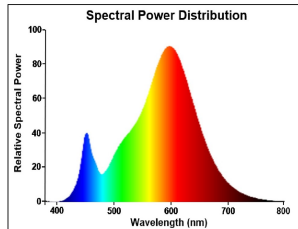

TOLEDO BALL

ToLEDo Ball 470LM 827 E27 SL4

0029648