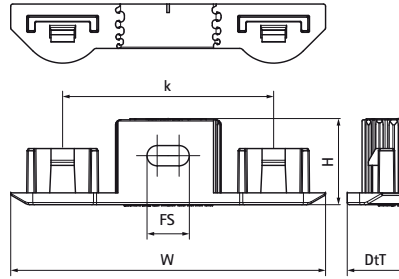

Walraven starQuick® Duo Wall Plate

(C0520)

for use with Walraven starQuick®

Features & benefits

- for fixing of two pipes with Walraven starQuick® clamps
- suitable for Walraven starQuick® dimensions up to 20mm
- the distance between the pipe and the wall is equal to that of a single clip
- material: modified PA6 (polyamide), grey or white
- resistant to UV, ageing, oil and petrol
- no corrosion, recyclable, halogen free
- temperature resistance from approx. -40 °C to approx. +90 °C (constant); short to approx. +130 °C
- 0854300 supplied with a hammer-in screw

Product Number	VVS Number	Total Height	Total Width	Total Depth	Fixing Slot	Heart To Heart Distance	Colour	Maximum Allowed Load Faz
Reference letter		H	W	DtT	FS	k		Fa,z
Unit description		mm	mm	mm	mm	mm		N
0854000	018035650	21	75	14	10x4,8	50	Grey	600
0855000		21	75	14	10x4,8	50	White	600