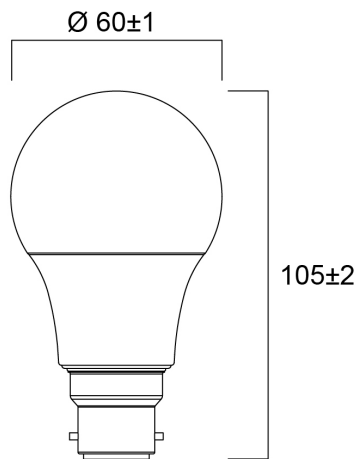

ToLEDo Ball 470LM 827 E27 SL4

Item No: 0029648

SYLVANIA

Compact and elegant design Suitable replacement for halogen, incandescent and compact fluorescent lamps Instant light at the flick of a switch Uniform light distribution Good colour rendering (CRI 80) Perfect for hotels, restaurants, lobbies, corridors, stairwells, reception areas Lower maintenance costs 12,000 hours average rated life

Technical Assets

Dimensions (mm)

Photometrics

ToLEDo Ball 470LM 827 E27 SL4

Item No: 0029648

SYLVANIA

General data

Product name	ToLEDo Ball 470LM 827 E27 SL4
Technology	LED
Watt (Rated) (W)	4.5
Cap/Base	E27
Fixture rating	Open
General application	Residential & Consumer
Operating temperature range (°C)	-20°C...+40°C
Performance ambient temperature Tq (°C)	25
ETIM Class	EC001959
Warranty	2 years

Lifetime data

Lifespan L70 B50	12000
Average life (Nominal) (h)	15000
Average life (Rated) (h)	15000

Physical data

Nominal Product Length (mm)	77
Nominal Product Diameter (mm)	45
Weight (kg)	0.08

ToLEDo Ball 470LM 827 E27 SL4

Item No: 0029648

Packaging

Product EAN number	5410288296487
Packaging single length / height (cm)	19.0
Packaging single width (cm)	4.6
Packaging single depth (cm)	9.5
DUN14 (inner)	15410288296484
Units per outer package	6
Packaging outer length / height (cm)	28.8
Packaging outer width (cm)	19.7
Packaging outer depth (cm)	10.3