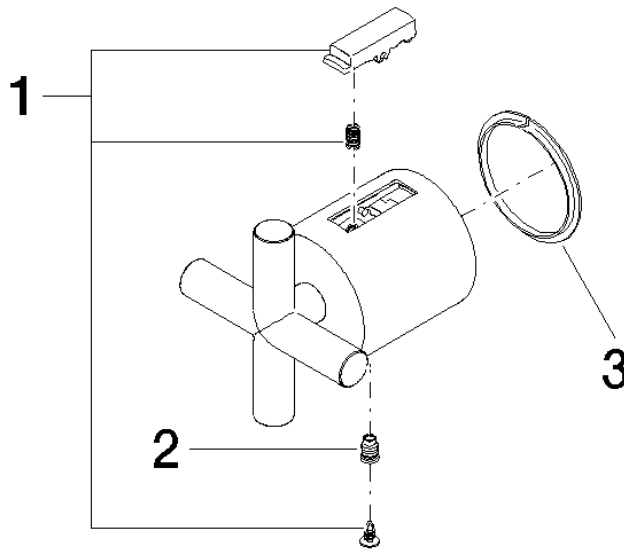

90 17 33 021 00 Product version from 4/1/2025

Parts for other finishes can be found here: [Chrome](#)

Spare parts list

No.	Item Number	Name	Quantity used	Delivery time
3	90 28 10 193 00 90	Support ring for thermostat handle -	1.00	14
1	90 21 33 011 00-13	Repair kit for thermostat handle - black	1.00	14
2	90 31 11 517 00 90	Bolt for thermostat handle M5 -	1.00	14