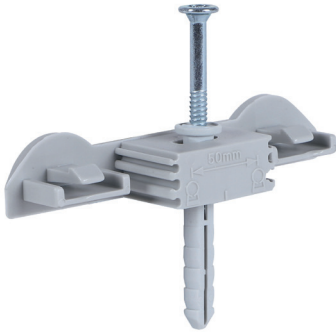

Walraven starQuick® Duo Wall Plate with Hammer-in Screw

(C0521)

for use with Walraven starQuick®

Features & benefits

- for fixing of two pipes with Walraven starQuick® clamps
- suitable for Walraven starQuick® dimensions up to 20mm
- the distance between the pipe and the wall is equal to that of a single clip
- material: screw made of steel, plug made of PA (polyamide), grey
- suitable for fixing to concrete, aerated concrete, brick
- temperature resistance from approx. -40 °C to approx. +90 °C (constant); short to approx. +130 °C

Product Number	Contains Product	Contains Product
	- 1	- 2
Reference letter		
Unit description		
0854300	854,000	854,301