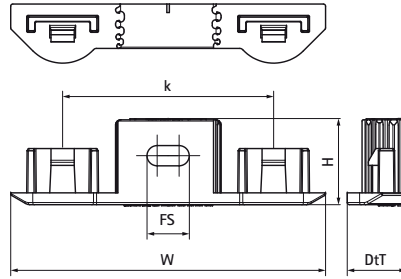

Walraven starQuick® Duo Wall Plate with Hammer-in Screw

(C0521)

for use with Walraven starQuick®

Features & benefits

- for fixing of two pipes with Walraven starQuick® clamps
- suitable for Walraven starQuick® dimensions up to 20mm
- the distance between the pipe and the wall is equal to that of a single clip
- material: screw made of steel, plug made of PA (polyamide), grey
- suitable for fixing to concrete, aerated concrete, brick
- temperature resistance from approx. -40 °C to approx. +90 °C (constant); short to approx. +130 °C

Product Number	Contains Product	Contains Product
	- 1	- 2
Reference letter		
Unit description		
0854300	854,000	854,301