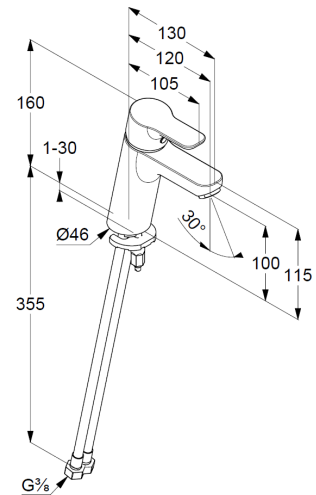

Technische Daten/ Technical Data

KLUDI PURE&EASY, SmartStart
single lever basin mixer 100
DN 15

Ref.: 371980565WR4

Finishes:
05 chrome

Product description
Manufacturer KLUDI GmbH & Co. KG
Typ: KLUDI PURE&EASY, SmartStart
single lever basin mixer 100
Ref.: 371980565WR4

basin mixer
single lever mixer
1-hole mounted
solid handle, metal
aerator M24 PCA
ceramic cartridge with hot water safety device
middle position cold water
flow rate at 3 bar 3,8 l/min.
flexible hoses G3/8 DVGW approved
rapid installation set
EU taxonomy: max. 6 l/min. -
Substantial Contribution (SC) possible

Produktabbildung/ Product picture

Maßzeichnung/ Dimensional drawing

Durchfluss/ Flow rate