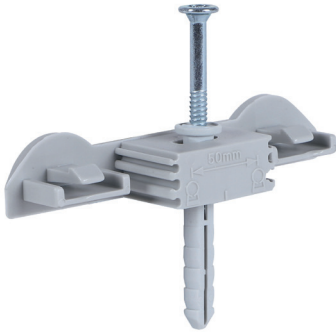

## Walraven starQuick® Duo Wall Plate with Hammer-in Screw

(C0521)

for use with Walraven starQuick®

### Features & benefits

- for fixing of two pipes with Walraven starQuick® clamps
- suitable for Walraven starQuick® dimensions up to 20mm
- the distance between the pipe and the wall is equal to that of a single clip
- material: screw made of steel, plug made of PA (polyamide), grey
- suitable for fixing to concrete, aerated concrete, brick
- temperature resistance from approx. -40 °C to approx. +90 °C (constant); short to approx. +130 °C