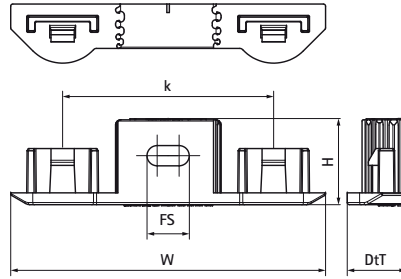

## Walraven starQuick® Duo Wall Plate with Hammer-in Screw

(C0521)

for use with Walraven starQuick®

### Features & benefits

- for fixing of two pipes with Walraven starQuick® clamps
- suitable for Walraven starQuick® dimensions up to 20mm
- the distance between the pipe and the wall is equal to that of a single clip
- material: screw made of steel, plug made of PA (polyamide), grey
- suitable for fixing to concrete, aerated concrete, brick
- temperature resistance from approx. -40 °C to approx. +90 °C (constant); short to approx. +130 °C

Product Number	Contains Product	Contains Product
	- 1	- 2
Reference letter		
Unit description		
0854300	854,000	854,301