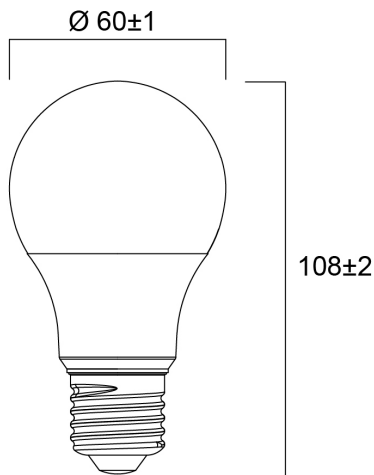

ToLEDo GLS 806LM 827 E27 SL10

Item No: 0029650

SYLVANIA

Compact and elegant design
Suitable replacement for halogen, incandescent and compact fluorescent lamps
Instant light at the flick of a switch
Uniform light distribution
Good colour rendering (CRI 80)
Perfect for hotels, restaurants, lobbies, corridors, stairwells, reception areas
Lower maintenance costs
12,000 hours average rated life

Technical Assets

Dimensions (mm)

Photometrics

ToLEDo GLS 806LM 827 E27 SL10

Item No: 0029650

SYLVANIA

General data

Product name	ToLEDo GLS 806LM 827 E27 SL10
Technology	LED
Watt (Rated) (W)	8
Cap/Base	E27
Fixture rating	Open
General application	Residential & Consumer
Operating temperature range (°C)	-20°C...+40°C
Performance ambient temperature Tq (°C)	25
ETIM Class	EC001959
E-number FI	4741167
Warranty	3 years

Item No: 0029650

Packaging

Product EAN number	5410288296500
Packaging single length / height (cm)	26.6
Packaging single width (cm)	12.0
Packaging single depth (cm)	11.4
DUN14 (inner)	15410288296507
Units per outer package	6
Packaging outer length / height (cm)	37.9
Packaging outer width (cm)	27.6
Packaging outer depth (cm)	24.1