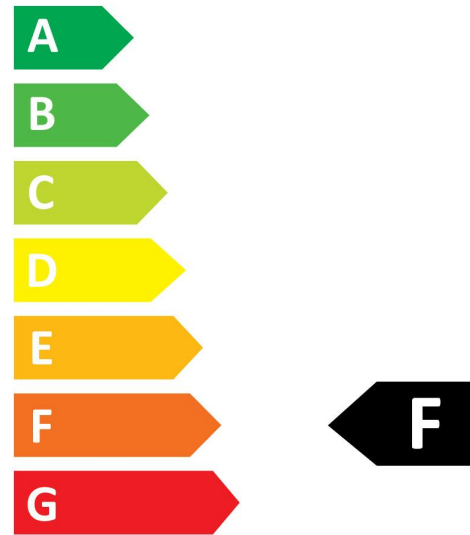

Features

- Energy efficient LED alternative for traditional incandescent and halogen blown reflector lamp
- Modern construction and attractive design
- Mercury free solution
- Long average rated lifetime: 15,000 hours
- Lower maintenance cost compared to traditional lamps
- Non-dimmable
- 3 years warranty
- Perfect for general lighting applications: residential lighting, down lights, hotels, hotels, restaurants, bars, lobbies, corridors, halls, etc

Product Overview

Product name	RefLED R39 V4 250LM 840 E14 SL
Technology	LED
Watt (Rated) (W)	2.9
Cap/Base	E14
Fixture rating	Open
Colour temperature (K)	4000
CRI (Ra)	80
Colour Consistency (SDCM)	6
Colour Variation Initial (SDCM)	6
Photobiological Risk Group	RG1
Wattage (W)	2.9
Housing colour	White
IP rating	IP20
Product EAN number	5410288292038
Warranty	3 years

Technical drawings

Data table

GENERAL DATA

Product name	RefLED R39 V4 250LM 840 E14 SL
Technology	LED
Watt (Rated) (W)	2.9
Cap/Base	E14
Fixture rating	Open
Operating temperature range (°C)	-20°C...+40°C
Performance ambient temperature Tq (°C)	25
Warranty	3 years

Energy label

0029203

3
kWh/1000h

2019/2015

0029203

3
kWh/1000h

2019/2015

Light your world