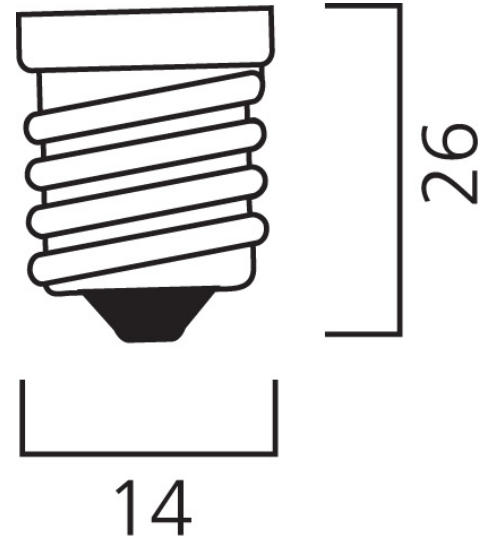

Product Overview

Product name	RefLED R39 V4 250LM 840 E14 SL
Technology	LED
Watt (Rated) (W)	2.9
Cap/Base	E14
Fixture rating	Open
Colour temperature (K)	4000
CRI (Ra)	80
Colour Consistency (SDCM)	6
Colour Variation Initial (SDCM)	6
Photobiological Risk Group	RG1
Wattage (W)	2.9
Housing colour	White
IP rating	IP20
Product EAN number	5410288292038
Warranty	3 years

Technical drawings

Data table

GENERAL DATA

Product name	RefLED R39 V4 250LM 840 E14 SL
Technology	LED
Watt (Rated) (W)	2.9
Cap/Base	E14
Fixture rating	Open
Operating temperature range (°C)	-20°C...+40°C
Performance ambient temperature Tq (°C)	25
Warranty	3 years

LIFETIME DATA

Lifespan L70 B50	15000
Average life (Rated) (h)	15000

PHYSICAL DATA

Housing colour	White
IP rating	IP20
Nominal Product Length (mm)	67
Nominal Product Diameter (mm)	39
Weight (kg)	0.055

PACKAGING

Single packaging type	Carton
Product EAN number	5410288292038
Packaging single width (cm)	5.0
Packaging single depth (cm)	5.0
DUN14 (outer)	15410288292035

SYLVANIA

RefLED R39 V4 250LM 840 E14 SL
0029203