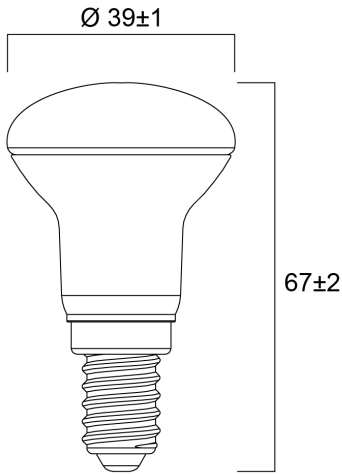

Product Overview

Product name	RefLED R39 V4 250LM 840 E14 SL
Technology	LED
Watt (Rated) (W)	2.9
Cap/Base	E14
Fixture rating	Open
Colour temperature (K)	4000
CRI (Ra)	80
Colour Consistency (SDCM)	6
Colour Variation Initial (SDCM)	6
Photobiological Risk Group	RG1
Wattage (W)	2.9
Housing colour	White
IP rating	IP20
Product EAN number	5410288292038
Warranty	3 years

Technical drawings

Data table

GENERAL DATA

Product name	RefLED R39 V4 250LM 840 E14 SL
Technology	LED
Watt (Rated) (W)	2.9
Cap/Base	E14
Fixture rating	Open
Operating temperature range (°C)	-20°C...+40°C
Performance ambient temperature Tq (°C)	25
Warranty	3 years

LIFETIME DATA

Lifespan L70 B50	15000
Average life (Rated) (h)	15000

PHYSICAL DATA

Housing colour	White
IP rating	IP20
Nominal Product Length (mm)	67
Nominal Product Diameter (mm)	39
Weight (kg)	0.055

PACKAGING

Single packaging type	Carton
Product EAN number	5410288292038
Packaging single width (cm)	5.0
Packaging single depth (cm)	5.0
DUN14 (outer)	15410288292035

SYLVANIA

RefLED R39 V4 250LM 840 E14 SL
0029203