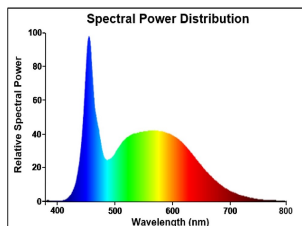

ToLEDo G4 *ToLEDo G4 220LM 865 SL* 0029657

Product EAN number

5410288296579

PHOTOMETRY