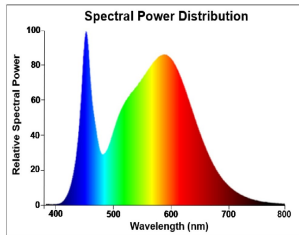

RefLED R39

RefLED R39 V4 250LM 840 E14 SL

0029203

PHOTOMETRY