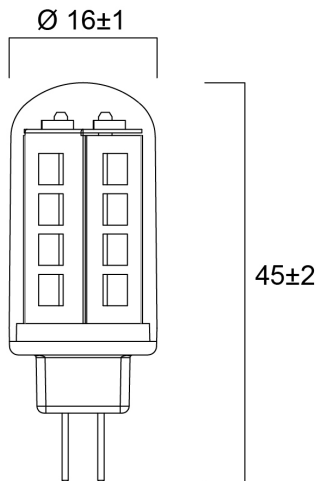

Technical Assets

Dimensions (mm)

Photometrics

ToLEDo G4 220LM 865 SL

Item No: 0029657

SYLVANIA

General data

Product name	ToLEDo G4 220LM 865 SL
Technology	LED
Watt (Rated) (W)	1.9
Fixture rating	Open
General application	Hospitality, Museums & Galleries, Residential & Consumer, Retail
Operating temperature range (°C)	-20°C...+40°C
Performance ambient temperature Tq (°C)	25
ETIM Class	EC001959
E-number FI	4741128
Warranty	3 years

Lifetime data

Lifespan L70 B50	15000
Average life (Nominal) (h)	15000
Average life (Rated) (h)	15000

Physical data

Nominal Product Length (mm)	45
Nominal Product Diameter (mm)	16
Weight (kg)	0.008

Packaging

Product EAN number	5410288296579
Packaging single length / height (cm)	6.1
Packaging single width (cm)	5.1
Packaging single depth (cm)	8.2
DUN14 (inner)	15410288296576
Units per outer package	6
Packaging outer length / height (cm)	19.7
Packaging outer width (cm)	11.3
Packaging outer depth (cm)	9.6