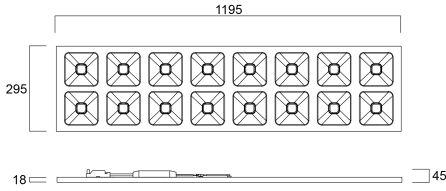

Technical drawings

Data table

GENERAL DATA

Product name	QUADRO 1200x300 830 SSA01D
Technology	LED (3 SDCM)
Cap/Base	N/A
Housing	Steel
Mount	Ceiling recessed mounting
General application	Education, Office
Operating temperature range (°C)	-10°C...+45°C
ETIM Class	EC002892
Warranty	5 years

OPTICAL DATA

Fixture luminous flux (lm)	4500
Luminaire efficacy (lm/W)	129
Correlated colour temperature (k)	3000
Light colour	Warm White
CRI (Ra)	80
Colour Variation Initial (SDCM)	3
Beam Angle (°)	75
Distribution type	Symmetric
Glare control	< 16
Photobiological Risk Group	RG1