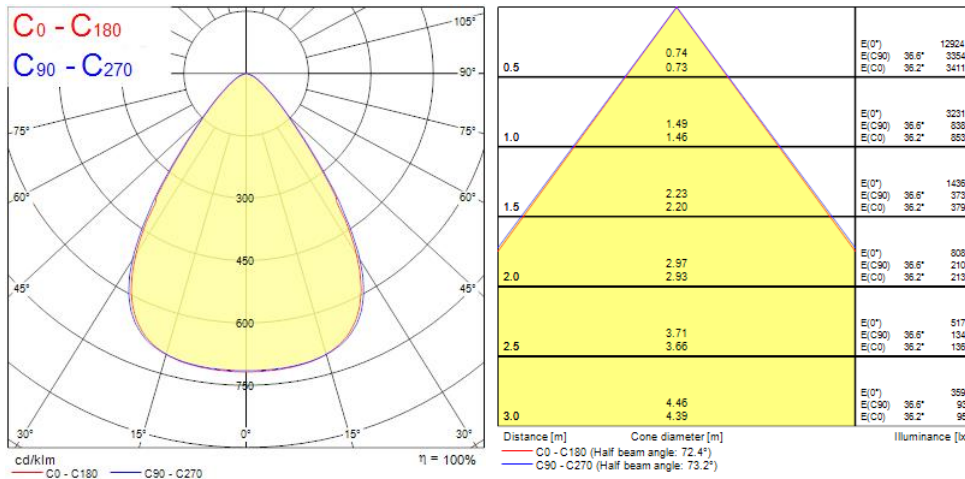

QUADRO 1200x300 830 SSA01D 0044722

Light colour	Warm White
CRI (Ra)	80
Colour Variation Initial (SDCM)	3
Beam Angle (°)	75
Glare control	< 16
Photobiological Risk Group	RG1
Total power consumption (W)	35
Electrical protection	Class II
Control gear type	LED driver constant current
Dimmable	Yes
Housing colour	RAL9003
IP rating	IP40/20
IK rating	IK08
Product EAN number	5410288447223
Warranty	5 years
Dimming method	SylSmart SSA

Photometry