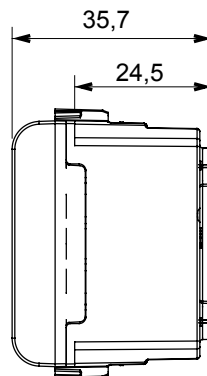

DIMENSIONAL