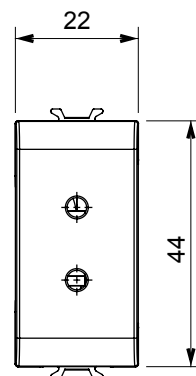

DIMENSIONAL