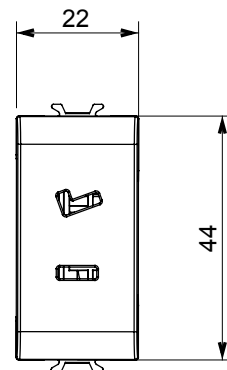

Wide range of control devices, sockets for power supply (conforming to national and international standards) signal pick-up, climate control, comfort management, technical alarm signalling and emergency lighting management. The ChoruSmart modular devices are available in five colours, glossy white, satin white, natural beige, satin black and lacquered titanium and in various sizes from 1/2, 1, 2 and 3 modules. Thanks to the mounting supports for rectangular, square and round boxes, endless combinations can be created with the ChoruSmart range of plates.

Category	SELV socket	Description	2P - 6A - 24 V polarised
Colour	Satin white	For plug pins	Flat
No. modules	1	Electrocod	0131
Material	Technopolymer		

DIMENSIONAL

STANDARDS/APPROVALS