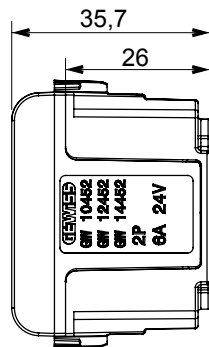

Wide range of control devices, sockets for power supply (conforming to national and international standards) signal pick-up, climate control, comfort management, technical alarm signalling and emergency lighting management. The ChoruSmart modular devices are available in five colours, glossy white, satin white, natural beige, satin black and lacquered titanium and in various sizes from 1/2, 1, 2 and 3 modules. Thanks to the mounting supports for rectangular, square and round boxes, endless combinations can be created with the ChoruSmart range of plates.

Category	SELV socket	Description	2P - 6A - 24 V polarised
Colour	Satin white	For plug pins	Flat
No. modules	1	Electrocod	0131
Material	Technopolymer		

DIMENSIONAL

STANDARDS/APPROVALS