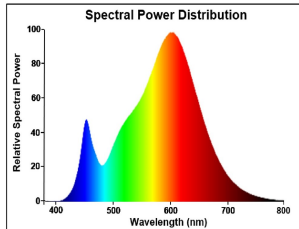

RefLED R39

RefLED R39 V4 250LM 830 E14 SL
0029202