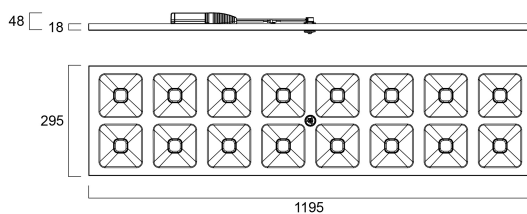

Technische gegevens

Afmetingen (mm)