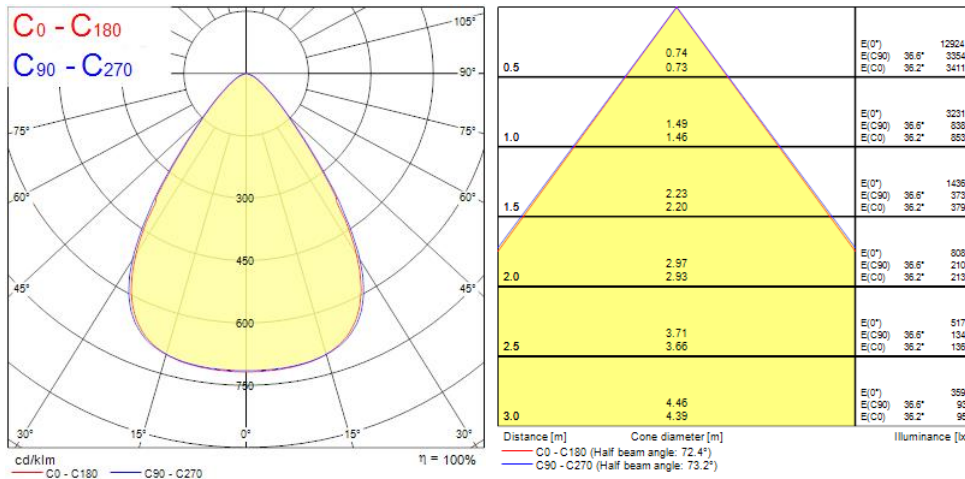

QUADRO 1200x300 830 SSA03 0044716

Light colour	Warm White
CRI (Ra)	80
Colour Variation Initial (SDCM)	3
Beam Angle (°)	75
Glare control	< 16
Photobiological Risk Group	RG1
Total power consumption (W)	35
Electrical protection	Class II
Control gear type	LED driver constant current
Dimmable	Yes
Housing colour	RAL9003
IP rating	IP40/20
IK rating	IK08
Product EAN number	5410288447162
Warranty	5 years
Dimming method	SylSmart SSA

Photometry