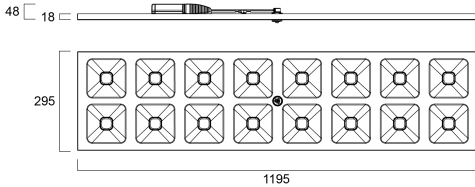

Technical drawings

Data table

GENERAL DATA

Product name	QUADRO 1200x300 830 SSA03
Technology	LED (3 SDCM)
Cap/Base	N/A
Housing	Steel
Mount	Ceiling recessed mounting
General application	Education, Office
Operating temperature range (°C)	-10°C...+45°C
ETIM Class	EC002892
Warranty	5 years

OPTICAL DATA

Fixture luminous flux (lm)	4500
Luminaire efficacy (lm/W)	129
Correlated colour temperature (k)	3000
Light colour	Warm White
CRI (Ra)	80
Colour Variation Initial (SDCM)	3
Beam Angle (°)	75
Distribution type	Symmetric
Glare control	< 16
Photobiological Risk Group	RG1