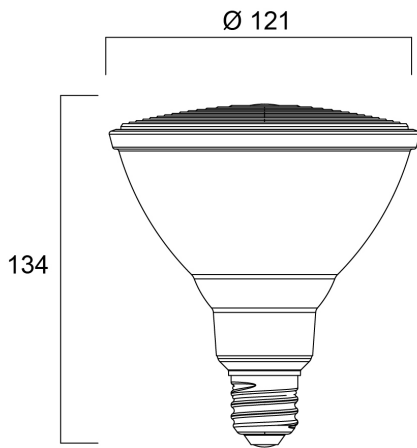

Technical drawings

Data table

GENERAL DATA

Product name	RefLED Retro PAR38 V2 DIM 1200L 840 IP65 40 SL
Technology	LED
Watt (Rated) (W)	15
Fixture rating	Open
Operating temperature range (°C)	-20°C...+40°C
Performance ambient temperature Tq (°C)	25
E-number FI	4741083
Warranty	3 years

OPTICAL DATA