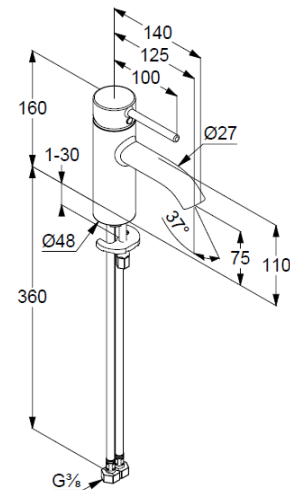

Typ: KLUDI BOZZ

single lever basin mixer 75

Ref.: 38272N076

basin mixer

single lever mixer

1-hole mounted

solid lever, metal

aerator, S-Pointer M18,5 PCA

ceramic cartridge with hot water safety device

flow rate at 3 bar 5 l/min.

flexible hoses G3/8 DVGW approved

rapid installation set

EU taxonomy: max. 6 l/min. -

Substantial Contribution (SC) possible

Produktabbildung/ Product picture

Maßzeichnung/ Dimensional drawing

Durchfluss/ Flow rate