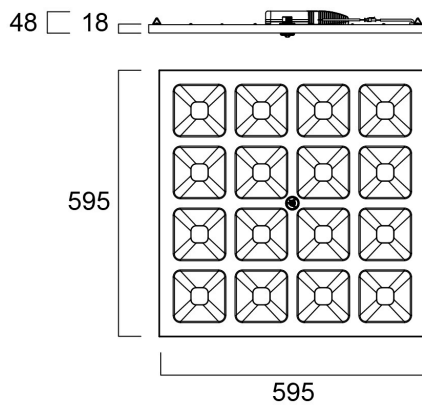

Quadro 600x600 35W 4500lm 830 SSA03

Artikelnummer 0044712

SYLVANIA

PROTM

QUADRO 600X600 830 SSA03 Unique stylish recessed modular LED luminaire, ideal for general indoor lighting applications such as breakout areas, offices and meeting rooms. Steel frame with integrated reflector, passive cooling. Low glaring UGR<16. RG1, 75° beam angle, optical system: white painted reflector with total internal reflection lenses. Light color temperature: 3000K (Warm White), total system power: 35W, total fixture output: 4500lm, efficacy at max output to 129 lm/W, CRI (Ra) >80 typical, LED chromacity: 3 step MacAdam ellipse (SDCM3), lifespan: 88,000 hours at 80% of the original output (L80B20), IR/UV free light source without heat radiation, operating voltage: 220-240V / 50-60Hz, low flicker, Sylsmart Connected enabled, electrical protection: Class II. Ingress protection IP40/IP20, suitable for indoor environment only. Nominal size: 595x595mm, Loop in / loop out wiring, safety cables included, 18mm nominal height, RAL 9003 - Signal white color frame, weight: 3,40kg.

Technische gegevens

Afmetingen (mm)

Fotometrie

| Distance [m] | Cone diameter [m] | Beam diameter [m] | Illuminance [lx] |
|--------------|-------------------|-------------------|------------------|
| 0.5 | 0.74 0.72 | 0.74 0.72 | 1204 1258 |
| 1.0 | 1.45 1.46 | 1.45 1.46 | 321 308 |
| 1.5 | 2.23 2.30 | 2.23 2.30 | 146 137 |
| 2.0 | 2.97 2.93 | 2.97 2.93 | 80 85 |
| 2.5 | 3.71 3.66 | 3.71 3.66 | 51 54 |
| 3.0 | 4.46 4.39 | 4.46 4.39 | 39 41 |

Distance [m] Cone diameter [m] Illuminance [lx]
 — C0 - C180 (Half beam angle: 72.4°)
 — C90 - C270 (Half beam angle: 73.2°)

Quadro 600x600 35W 4500lm 830 SSA03

Artikelnummer 0044712

SYLVANIA

Algemene gegevens