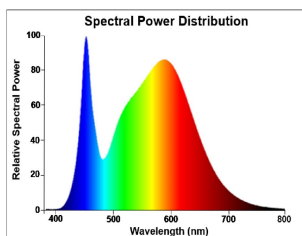

RefLED PAR38

RefLED Retro PAR38 V2 DIM 1200L 840 IP65 40 SL

0029201