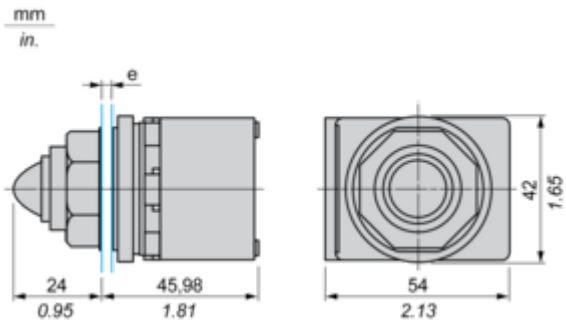

Dimensions Drawings

Dimensions

e panel thickness: 1 to 6 mm / 0.04 to 0.24 in.

Offer Marketing Illustration

Product benefits / Features

Features
Harmony 9001K

- 

Improved security thanks to finger-safe contact blocks and light modules
- 