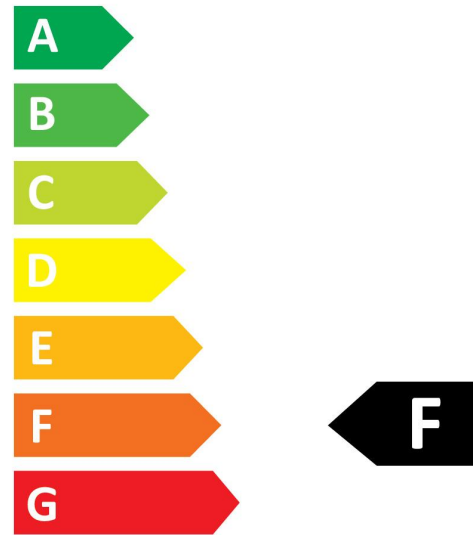

## Energy label

0029200

15  
kWh/1000h

2019/2015

0029200

15  
kWh/1000h

2019/2015

Light your world