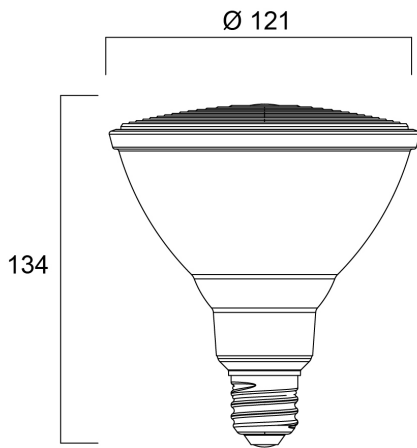

Technical drawings

Data table

GENERAL DATA

Product name	RefLED Retro PAR38 V2 DIM 1200L 830 IP65 40 SL
Technology	LED
Watt (Rated) (W)	15
Fixture rating	Open
Operating temperature range (°C)	-20°C...+40°C
Performance ambient temperature Tq (°C)	25
E-number FI	4741082
Warranty	3 years

OPTICAL DATA