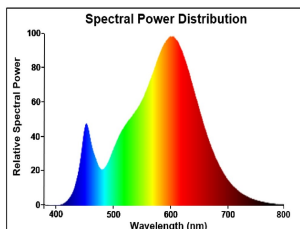

RefLED PAR38

RefLED Retro PAR38 V2 DIM 1200L 830 IP65 40 SL

0029200