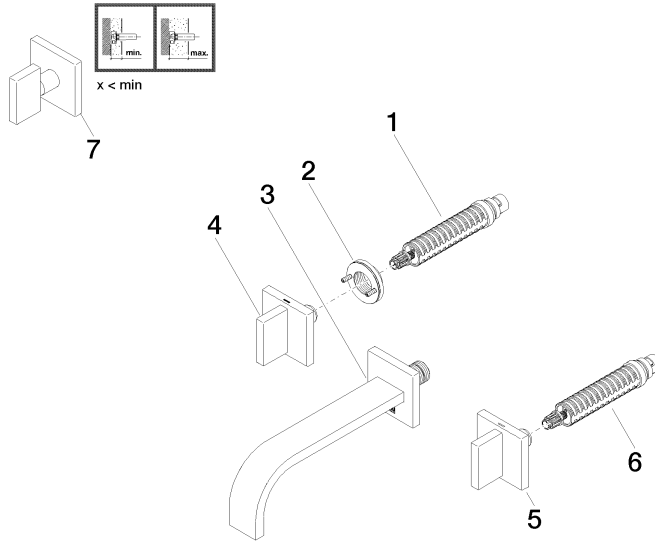

36 712 782

Ersatzteile für die
anderen
Oberflächenvarianten
finden Sie hier:
Chrom