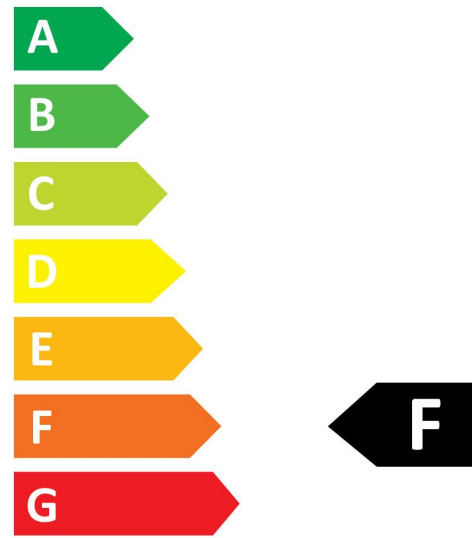

Product Overview

Product name	RefLED Retro PAR30 V2 DIM 820L 840 36 SL
Technology	LED
Watt (Rated) (W)	11
Fixture rating	Open
E-number FI	4741081
Colour temperature (K)	4000
CRI (Ra)	80
Colour Consistency (SDCM)	6
Colour Variation Initial (SDCM)	6
Photobiological Risk Group	RG1
Wattage (W)	11
Product EAN number	5410288291994
Warranty	3 years

OPTICAL DATA

Colour temperature (K)	4000
------------------------	------

RefLED Retro PAR30 V2 DIM 820L 840 36 SL 0029199

CRI (Ra)	80
Colour Consistency (SDCM)	6
Colour Variation Initial (SDCM)	6
Luminous Intensity (cd)	1900
Photobiological Risk Group	RG1
Lumen maintenance at end of nominal life (%)	70

ELECTRICAL DATA

Wattage (W)	11
Equivalent watt (W)	95
Primary Supply/Product voltage - min (V)	220
Control gear required	No
Inrush Current (A)	2.2
Inrush Duration (μ s)	50
Lamp Energy Label (class)	F

LIFETIME DATA

Energy label

 **ENERG** 
SYLVANIA
0029199

11
kWh/1000h

2019/2015

 **ENERG** 
SYLVANIA
0029199

11
kWh/1000h

2019/2015

Light your world