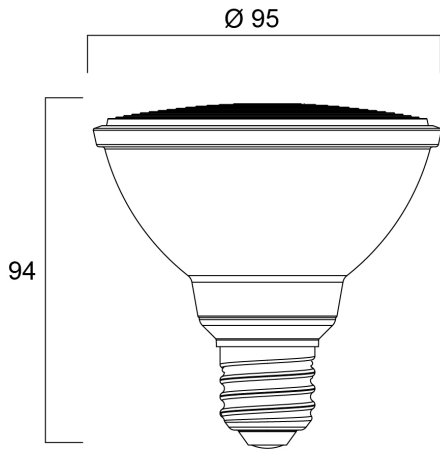

Product Overview

Product name	RefLED Retro PAR30 V2 DIM 820L 840 36 SL
Technology	LED
Watt (Rated) (W)	11
Fixture rating	Open
E-number FI	4741081
Colour temperature (K)	4000
CRI (Ra)	80
Colour Consistency (SDCM)	6
Colour Variation Initial (SDCM)	6
Photobiological Risk Group	RG1
Wattage (W)	11
Product EAN number	5410288291994
Warranty	3 years

Technical drawings

Data table

GENERAL DATA

Product name	RefLED Retro PAR30 V2 DIM 820L 840 36 SL
Technology	LED
Watt (Rated) (W)	11
Fixture rating	Open
Operating temperature range (°C)	-20°C...+40°C
Performance ambient temperature Tq (°C)	25
E-number FI	4741081
Warranty	3 years