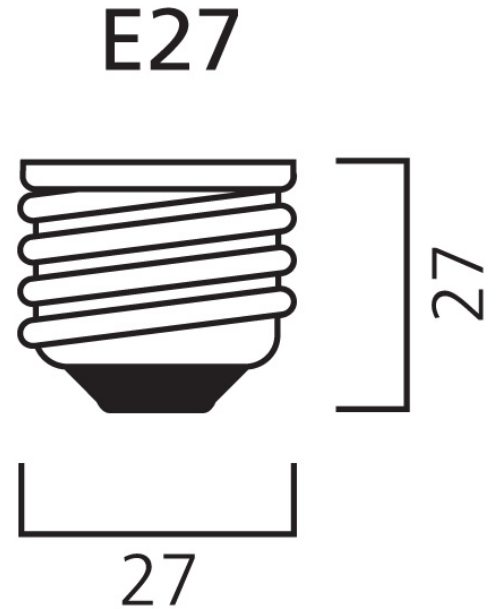

Product Overview

Product name	RefLED Retro PAR30 V2 DIM 820L 840 36 SL
Technology	LED
Watt (Rated) (W)	11
Fixture rating	Open
E-number FI	4741081
Colour temperature (K)	4000
CRI (Ra)	80
Colour Consistency (SDCM)	6
Colour Variation Initial (SDCM)	6
Photobiological Risk Group	RG1
Wattage (W)	11
Product EAN number	5410288291994
Warranty	3 years

Technical drawings

Data table

GENERAL DATA

Product name	RefLED Retro PAR30 V2 DIM 820L 840 36 SL
Technology	LED
Watt (Rated) (W)	11
Fixture rating	Open
Operating temperature range (°C)	-20°C...+40°C
Performance ambient temperature Tq (°C)	25
E-number FI	4741081
Warranty	3 years