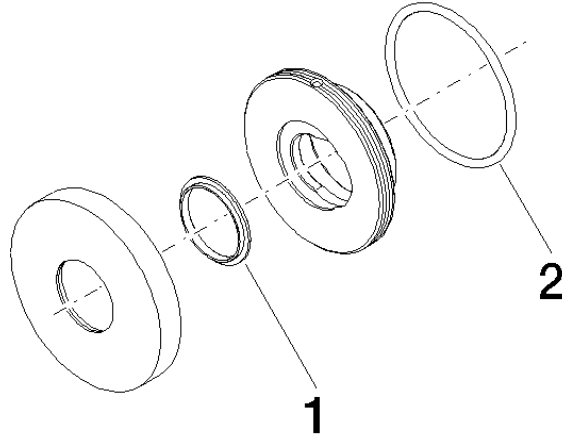

Rosette for Pot Filler Ø 70 x 10 mm - Brushed Chrome

SPARE PARTS

90 27 87 039 00

	Brushed Chrome	90 27 87 039 00-93
	Chrome	90 27 87 039 00-00
	Brushed Platinum	90 27 87 039 00-06
	Platinum	90 27 87 039 00-08
	Durabronze (23kt Gold)	90 27 87 039 00-09
	Dark Chrome	90 27 87 039 00-19
	Brushed Durabronze (23kt Gold)	90 27 87 039 00-28
	Brushed Bronze (PVD)	90 27 87 039 00-42
	Brushed Champagne (22kt Gold)	90 27 87 039 00-46
	Champagne (22kt Gold)	90 27 87 039 00-47
	Brushed Dark Platinum	90 27 87 039 00-99

Rosette for Pot Filler Ø 70 x 10 mm - Brushed Chrome

SPARE PARTS

90 27 87 039 00

Rosette for Pot Filler Ø 70 x 10 mm - Brushed Chrome

SPARE PARTS

90 27 87 039 00

90 27 87 039 00

Parts for other finishes can be found here: [Chrome](#)

Spare parts list

No.	Item Number	Name	Quantity used	Delivery time
2	09 14 10 196 90	O-Ring 54 x 3 mm -	1.00	14
1	08 30 11 506 90	Ring Ø 32 x 3 mm -	1.00	14