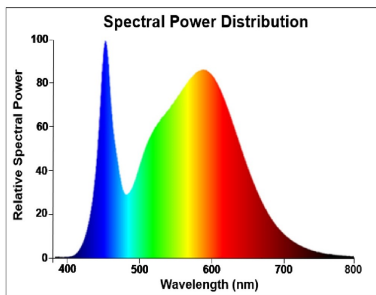

### Optical data

Colour temperature (K)	4000
Light colour	Cool White
CRI (Ra)	80
Colour Variation Initial (SDCM)	SDCM6
Colour Consistency (SDCM)	6
Luminous Intensity (cd)	1900
Beam Angle (°)	36
Photobiological Risk Group	RG1
Lumen maintenance at end of nominal life (%)	70

## PHOTOMETRY