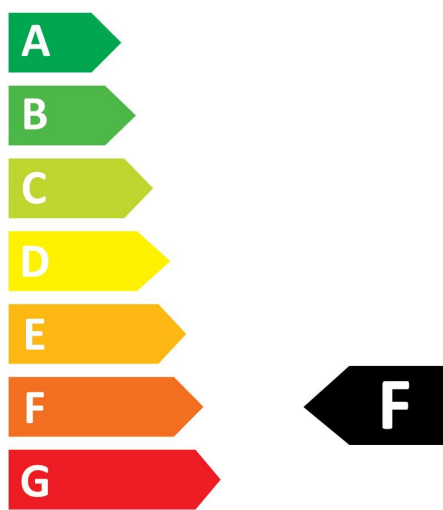

11
kWh/1000h

2019/2015