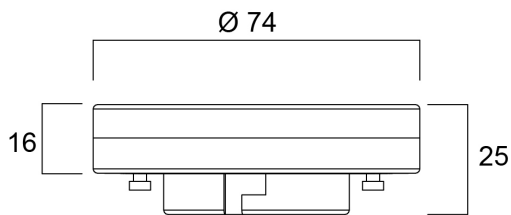

Technical Assets

Dimensions (mm)

Photometrics

ToLEDo MicroLynx V2 470LM 840 SL

Item No: 0029695

SYLVANIA

General data

Product name	ToLEDo MicroLynx V2 470LM 840 SL
Technology	LED
Watt (Rated) (W)	5
Cap/Base	GX53
Fixture rating	Open
General application	Hospitality, Residential & Consumer
Operating temperature range (°C)	-20°C...+40°C
Performance ambient temperature Tq (°C)	25
ETIM Class	EC001959
E-number FI	4741147
Warranty	3 years

Item No: 0029695

Packaging

Product EAN number	5410288296951
Packaging single length / height (cm)	7.6
Packaging single width (cm)	2.7
Packaging single depth (cm)	7.6
DUN14 (inner)	15410288296958
Units per outer package	6
Packaging outer length / height (cm)	16.0
Packaging outer width (cm)	9.0
Packaging outer depth (cm)	8.4