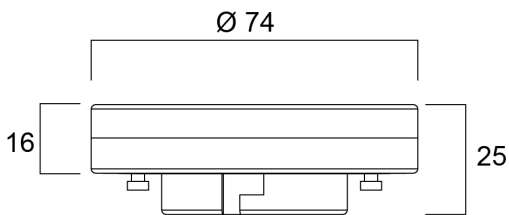

Technical Assets

Dimensions (mm)

Photometrics

ToLEDo MicroLynx V2 650LM 830 SL

Item No: 0029696

SYLVANIA

General data

Product name	ToLEDo MicroLynx V2 650LM 830 SL
Technology	LED
Watt (Rated) (W)	6.5
Cap/Base	GX53
Fixture rating	Open
General application	Hospitality, Residential & Consumer
Operating temperature range (°C)	-20°C...+40°C
Performance ambient temperature Tq (°C)	25
ETIM Class	EC001959
E-number FI	4741148
Warranty	3 years

Optical data

Useful luminous flux (Φ_{use})	650
Luminous flux (lm)	650
Luminous flux (Rated) (lm)	650
Correlated colour temperature (k)	3000
Light colour	Warm White
CRI (Ra)	80
Colour Variation Initial (SDCM)	SDCM6
Photobiological Risk Group	RG0
Lumen maintenance at end of nominal life (%)	70

Item No: 0029696

Packaging

Product EAN number	5410288296968
Packaging single length / height (cm)	7.6
Packaging single width (cm)	2.7
Packaging single depth (cm)	7.6
DUN14 (inner)	15410288296965
Units per outer package	6
Packaging outer length / height (cm)	16.0
Packaging outer width (cm)	9.0
Packaging outer depth (cm)	8.4