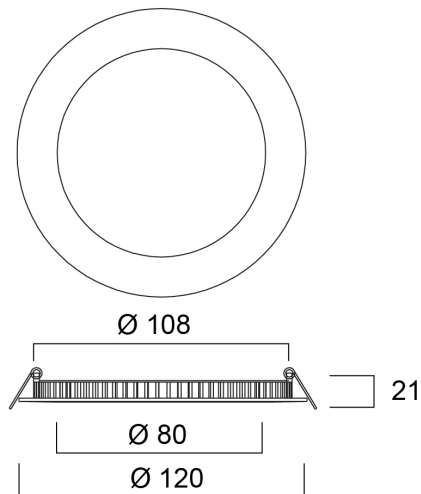

### Dimensions (mm)

### Photometrics

Distance [m]	Cone diameter [m]	E175 [lx]	E150 [lx]	E100 [lx]
0.5	1.42	368	77	78
	1.41			
1.0	2.85	201	19	20
	2.81			
1.5	4.27	90	9	9
	4.22			
2.0	5.69	50	5	5
	5.63			
2.5	7.11	32	1	1
	7.04			
3.0	8.54	22	1	1
	8.44			

Distance [m]      Cone diameter [m]      Illuminance [lx]

— C0 - C180 (Half beam angle: 109.2°)  
 — C90 - C270 (Half beam angle: 109.2°)

## Packaging

Product EAN number	5410288541181
Packaging single width (cm)	12.5
Packaging single depth (cm)	4.2
DUN14 (inner)	15410288541188
Packaging outer length / height (cm)	39.0