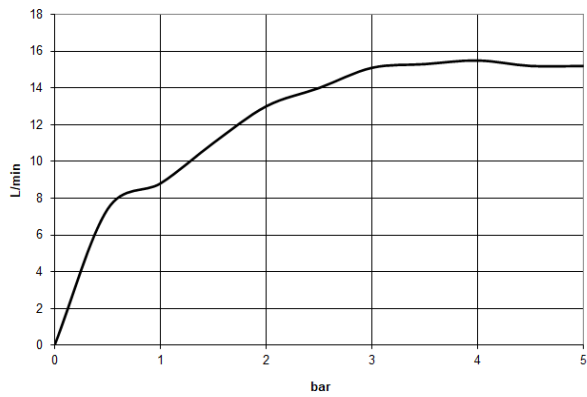

27 803 892 Product version from 6/30/2015 to 7/21/2020

- Three or five settings: COMPACT RAIN, COMPACT SOFT FLOW, COMPACT AQUAPRESSURE FLOW, max. flow rate 15 l/min (at 3 bar)
- Function from: 5 l/min
- inherently safe from back flow
- with anti-scale system
- metal shower hose 1250mm with integrated anti-twist protection

Technical data:

- rosette for wall elbow Ø 55mm
- rosette for shower holder Ø 55mm
- 1/2" wall elbow
- 1/2" shower outlet

Notes:

	Matte Black	27 803 892-33
	Chrome	27 803 892-00
	Brushed Platinum	27 803 892-06
	Platinum	27 803 892-08
	Dark Chrome	27 803 892-19
	Brushed Durabronze (23kt Gold)	27 803 892-28
	Brushed Gold (PVD)	27 803 892-37
	Brushed Dark Brass (PVD)	27 803 892-39
	Brushed Bronze (PVD)	27 803 892-42
	Brushed Dark Bronze (PVD)	27 803 892-43
	Brushed Champagne (22kt Gold)	27 803 892-46
	Champagne (22kt Gold)	27 803 892-47
	Brushed Chrome	27 803 892-93
	Brushed Dark Platinum	27 803 892-99

Recommended miscellaneous

- Concealed wall elbow -** 35 085 970 90
- min. recess depth 90 mm
 - max. recess depth 163 mm

27 803 892 Product version from 6/30/2015 to 7/21/2020

mm [inches]

Flow rate chart

Codes & Standards