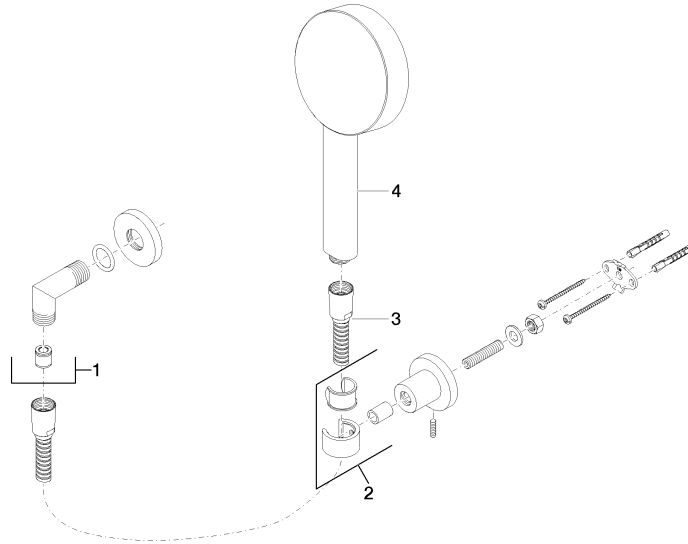

Technical data:

- rosette for wall elbow Ø 55mm
- rosette for shower holder Ø 55mm
- 1/2" wall elbow
- 1/2" shower outlet

Notes:

	Matte Black	27 803 892-33
	Chrome	27 803 892-00
	Brushed Platinum	27 803 892-06
	Platinum	27 803 892-08
	Dark Chrome	27 803 892-19
	Brushed Durabronze (23kt Gold)	27 803 892-28
	Brushed Gold (PVD)	27 803 892-37
	Brushed Dark Brass (PVD)	27 803 892-39
	Brushed Bronze (PVD)	27 803 892-42
	Brushed Dark Bronze (PVD)	27 803 892-43
	Brushed Champagne (22kt Gold)	27 803 892-46
	Champagne (22kt Gold)	27 803 892-47
	Brushed Chrome	27 803 892-93
	Brushed Dark Platinum	27 803 892-99

Recommended miscellaneous

- Concealed wall elbow -** 35 085 970 90
- min. recess depth 90 mm
 - max. recess depth 163 mm

27 803 892 Product version from 6/30/2015 to 7/21/2020

mm [inches]

Flow rate chart

Codes & Standards

DIN 4109

EN 1717

ISO 3822

Ü-Zeichen

TARA Hand shower set with individual rosettes - Matte Black

TARA

27 803 892 Product version from 6/30/2015 to 7/21/2020

Certificates and sustainability

LGA_29

Belgaqua_21-024-2 Belgaqua_25-344-2

Spare parts list

No.	Item Number	Name	Quantity used	Delivery time
3	28 104 970-33	Metal shower hose 1/2" x 1/2" x 1250 mm - Matte Black	1.00	14
1	28 450 892-33	TARA Wall elbow - Matte Black	1.00	-
	Spare part can no longer be ordered, please order the replacement item			
	28450625-33	Wall elbow - Matte Black		
2	28 050 892-33	TARA Wall bracket - Matte Black	1.00	20
4	28 011 979-33	Hand shower 9 l/min - Matte Black	1.00	-
	Spare part can no longer be ordered, please order the replacement item			
	28012979-33	Hand shower 120 mm - Matte Black		