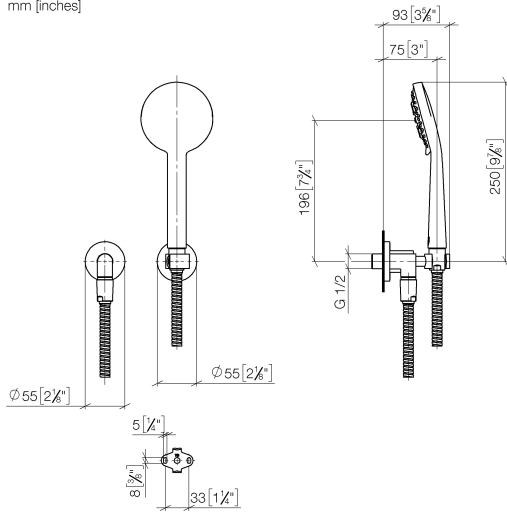

27 803 892 Product version from 6/30/2015 to 7/21/2020

- Three or five settings: COMPACT RAIN, COMPACT SOFT FLOW, COMPACT AQUAPRESSURE FLOW, max. flow rate 15 l/min (at 3 bar)
- Function from: 5 l/min
- inherently safe from back flow
- with anti-scale system
- metal shower hose 1250mm with integrated anti-twist protection

Technical data:

- rosette for wall elbow Ø 55mm
- rosette for shower holder Ø 55mm
- 1/2" wall elbow
- 1/2" shower outlet

Notes:

	Matte Black	27 803 892-33
	Chrome	27 803 892-00
	Brushed Platinum	27 803 892-06
	Platinum	27 803 892-08
	Dark Chrome	27 803 892-19
	Brushed Durabronze (23kt Gold)	27 803 892-28
	Brushed Gold (PVD)	27 803 892-37
	Brushed Dark Brass (PVD)	27 803 892-39
	Brushed Bronze (PVD)	27 803 892-42
	Brushed Dark Bronze (PVD)	27 803 892-43
	Brushed Champagne (22kt Gold)	27 803 892-46
	Champagne (22kt Gold)	27 803 892-47
	Brushed Chrome	27 803 892-93
	Brushed Dark Platinum	27 803 892-99

Recommended miscellaneous

- Concealed wall elbow -** 35 085 970 90
- min. recess depth 90 mm
 - max. recess depth 163 mm

27 803 892 Product version from 6/30/2015 to 7/21/2020

mm [inches]

Flow rate chart

Codes & Standards

LGA_29

Belgaqua_21-024-2 Belgaqua_25-344-2

Spare parts list

No.	Item Number	Name	Quantity used	Delivery time
3	28 104 970-33	Metal shower hose 1/2" x 1/2" x 1250 mm - Matte Black	1.00	14
1	28 450 892-33	TARA Wall elbow - Matte Black	1.00	-
	Spare part can no longer be ordered, please order the replacement item			
	28450625-33	Wall elbow - Matte Black		
2	28 050 892-33	TARA Wall bracket - Matte Black	1.00	20
4	28 011 979-33	Hand shower 9 l/min - Matte Black	1.00	-
	Spare part can no longer be ordered, please order the replacement item			
	28012979-33	Hand shower 120 mm - Matte Black		