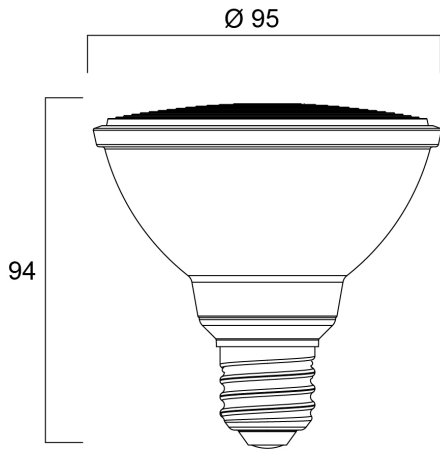

Product Overview

Product name	RefLED Retro PAR30 V2 DIM 820L 830 36 SL
Technology	LED
Watt (Rated) (W)	11
Fixture rating	Open
E-number FI	4741080
Colour temperature (K)	3000
CRI (Ra)	80
Colour Consistency (SDCM)	6
Colour Variation Initial (SDCM)	6
Photobiological Risk Group	RG1
Wattage (W)	11
Product EAN number	5410288291987
Warranty	3 years

Technical drawings

Data table

GENERAL DATA

Product name	RefLED Retro PAR30 V2 DIM 820L 830 36 SL
Technology	LED
Watt (Rated) (W)	11
Fixture rating	Open
Operating temperature range (°C)	-20°C...+40°C
Performance ambient temperature Tq (°C)	25
E-number FI	4741080
Warranty	3 years