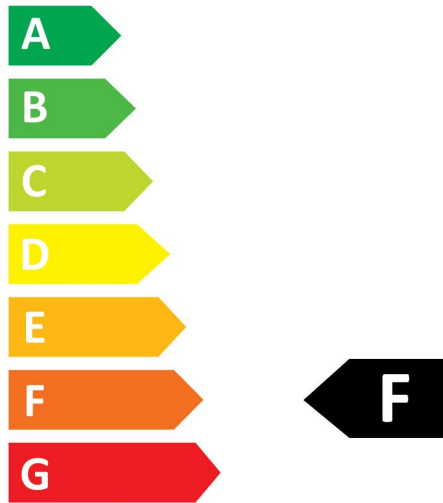

11
kWh/1000h

2019/2015