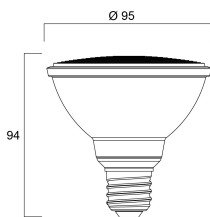

TECHNICAL DRAWINGS