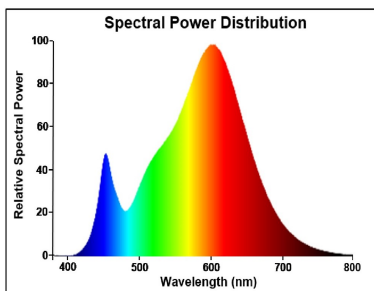

RefLED PAR30

RefLED Retro PAR30 V2 DIM 820L 830 36 SL

0029198

Packaging outer length / height (cm)	33.7
Packaging outer width (cm)	24.1
Packaging outer depth (cm)	15.5

Safety data

Optimal operating condition (°C)	-20-40
Breakage cleaning instructions	Not applicable
Special purpose lamp	No
Dry applications use only	Yes
Suitable for household illumination	Yes
Safety message	Dimmable with approved dimmers

PHOTOMETRY