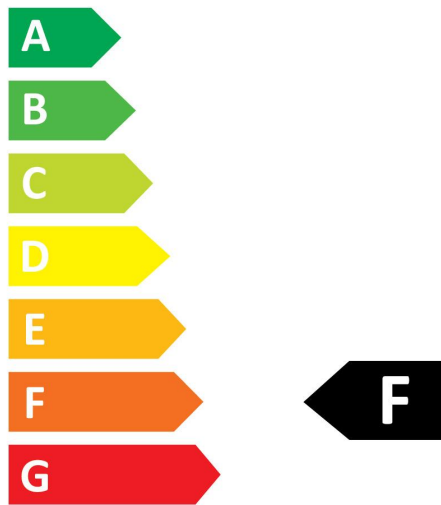

RefLED PAR30

RefLED Retro PAR30 V2 DIM 820L 830 36 SL
0029198

SYLVANIA

0029198

11
kWh/1000h

2019/2015