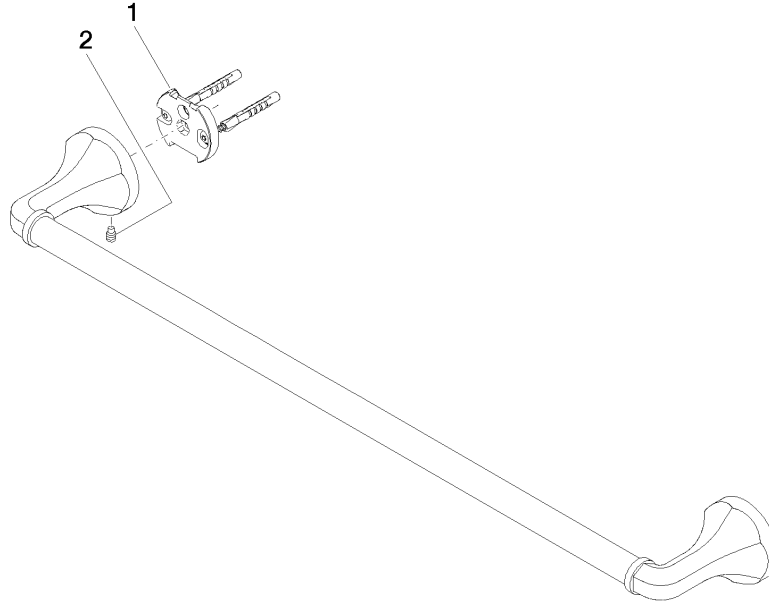

83 060 361 Product version from 7/3/2016

- gauge 600 mm
- width 660mm
- height 60 mm
- rosette Ø 60 mm
- 90mm projection

	Chrome	83 060 361-00
	Brushed Platinum	83 060 361-06
	Platinum	83 060 361-08
	Durabress (23kt Gold)	83 060 361-09
	Brushed Durabress (23kt Gold)	83 060 361-28
	Brushed Gold (PVD)	83 060 361-37
	Brushed Dark Brass (PVD)	83 060 361-39
	Brushed Bronze (PVD)	83 060 361-42
	Brushed Dark Platinum	83 060 361-99

**Recommended miscellaneous**

- MADISON Mounting for towel bar/tumbler mounting on two sides -** 12 358 970 90
- for towel bar mounting plus towel bar mounting on back.

83 060 361 Product version from 7/3/2016

mm [inches]

**Spare parts list**

No.	Item Number	Name	Quantity used	Delivery time
2	04 31 11 140 00 90	Mounting Threaded pin M6 x 10 mm -	2.00	14
1	05 17 97 507 00 90	Attachment set 52 x 45 x 70 mm -	2.00	14