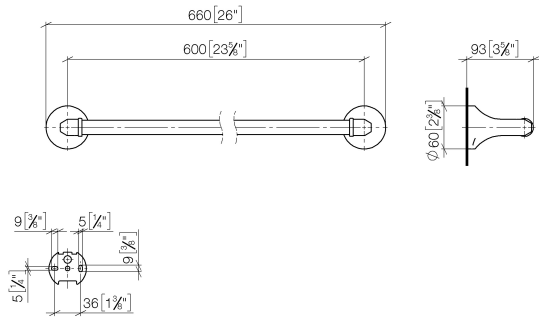

83 060 361 Product version from 7/3/2016

- gauge 600 mm
- width 660mm
- height 60 mm
- rosette Ø 60 mm
- 90mm projection

	Chrome	83 060 361-00
	Brushed Platinum	83 060 361-06
	Platinum	83 060 361-08
	Durabress (23kt Gold)	83 060 361-09
	Brushed Durabress (23kt Gold)	83 060 361-28
	Brushed Gold (PVD)	83 060 361-37
	Brushed Dark Brass (PVD)	83 060 361-39
	Brushed Bronze (PVD)	83 060 361-42
	Brushed Dark Platinum	83 060 361-99

**Recommended miscellaneous**

- MADISON Mounting for towel bar/tumbler mounting on two sides -** 12 358 970 90
- for towel bar mounting plus towel bar mounting on back.

83 060 361 Product version from 7/3/2016

mm [inches]

**Spare parts list**

No.	Item Number	Name	Quantity used	Delivery time
2	04 31 11 140 00 90	Mounting Threaded pin M6 x 10 mm -	2.00	14
1	05 17 97 507 00 90	Attachment set 52 x 45 x 70 mm -	2.00	14