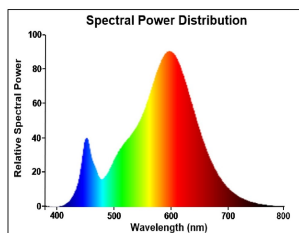

## PRODUCT OVERVIEW

Product name	ToLEDo RT Candle V5 CL DIM 470LM 827 B22 SL
Technology	LED
Watt (Rated) (W)	4.5
Fixture rating	Open
General application	Hospitality, Residential & Consumer
ETIM Class	EC001959
Warranty	3 years
Useful luminous flux (Fuse)	470
Luminous flux (lm)	470
Correlated colour temperature (k)	2700
Light colour	Homelight
CRI (Ra)	80
Colour Variation Initial (SDCM)	SDCM6
Photobiological Risk Group	RG1
Power consumption (W)	4.5
Wattage (W)	4.5
Dimmable	Yes
Average life (Nominal) (h)	15000
Product EAN number	5410288293431

### PHOTOMETRY

---