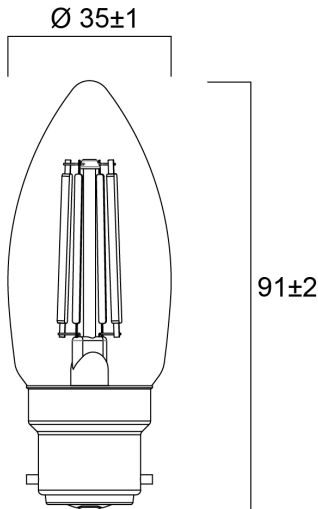

Technical Assets

Dimensions (mm)

Photometrics

ToLEDo RT Candle V5 CL DIM 470LM 827 B22 SL

Item No: 0029343

SYLVANIA

General data

Product name	ToLEDo RT Candle V5 CL DIM 470LM 827 B22 SL
Technology	LED
Watt (Rated) (W)	4.5
Fixture rating	Open
General application	Hospitality, Residential & Consumer
Operating temperature range (°C)	-10°C...+45°C
Performance ambient temperature Tq (°C)	25
ETIM Class	EC001959
Warranty	3 years

Electrical data

Power consumption (W)	4.5
Wattage (W)	4.5
Equivalent watt (W)	40
Primary Supply/Product voltage - min (V)	220
Primary Supply/Product voltage - max (V)	240
Control gear required	No
No. Of switching cycles before premature failures	>50000
Dimmable	Yes
Inrush Current (A)	1.2
Inrush Duration (μ s)	520
Lamp Energy Label (class)	F
Max. products per 16A C Breaker	133
Max. products per 16A B Breaker	66

Lifetime data

Lifespan L70 B50	15000
Average life (Nominal) (h)	15000
Average life (Rated) (h)	15000

Physical data

Nominal Product Length (mm)	91
Nominal Product Diameter (mm)	35
Weight (kg)	0.021

Packaging

Product EAN number	5410288293431
Packaging single length / height (cm)	11.0
Packaging single width (cm)	4.5
Packaging single depth (cm)	4.5
DUN14 (inner)	15410288293438
Units per outer package	6
Packaging outer length / height (cm)	14.3
Packaging outer width (cm)	9.7
Packaging outer depth (cm)	12.0