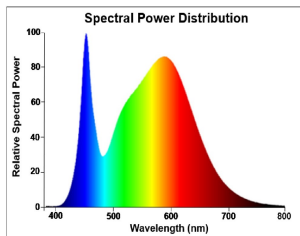

ToLEDo Superia T5 AC

ToLEDo SUPERIA T5 AC V2 5FT 5600LM 840
0029260

TECHNICAL DRAWINGS