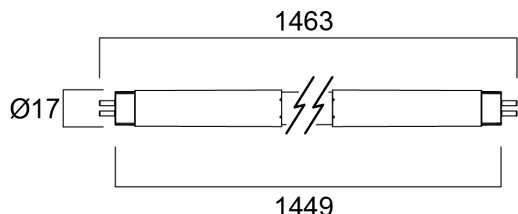

ToLEDo SUPERIA T5 AC V2 5FT 5600LM 840

Item No: 0029260

SYLVANIA

Technical Assets

Dimensions (mm)

Photometrics

ToLEDo SUPERIA T5 AC V2 5FT 5600LM 840

Item No: 0029260

SYLVANIA

General data

Product name	ToLEDo SUPERIA T5 AC V2 5FT 5600LM 840
Technology	LED
Watt (Rated) (W)	37
Lamp shape	Tube, double-ended
Cap/Base	G5
Lamp finish	Opal
Fixture rating	Open
General application	Education, Hospitality, Logistics & Industry, Museums & Galleries, Office, Residential & Consumer
Operating temperature range (°C)	-20°C...+45°C
Performance ambient temperature Tq (°C)	25
ETIM Class	EC001959
E-number FI	4941334
Warranty	5 years

Optical data

Useful luminous flux (Φ_{use})	5600
Luminous flux (lm)	5600
Luminous flux (Rated) (lm)	5600
Correlated colour temperature (k)	4000
CRI (Ra)	80
Colour Variation Initial (SDCM)	SDCM6
Beam Angle (°)	150
Photobiological Risk Group	RG0
Lumen maintenance at end of nominal life (%)	70

Packaging

Product EAN number	5410288292601
Packaging single width (cm)	1.8
Packaging single depth (cm)	1.8
DUN14 (inner)	15410288292608
Packaging outer length / height (cm)	152.1

Safety data

Optimal operating condition (°C)	-20-45
Breakage cleaning instructions	Not applicable
Special purpose lamp	No
Safety message	Suitable for totally enclosed fixture