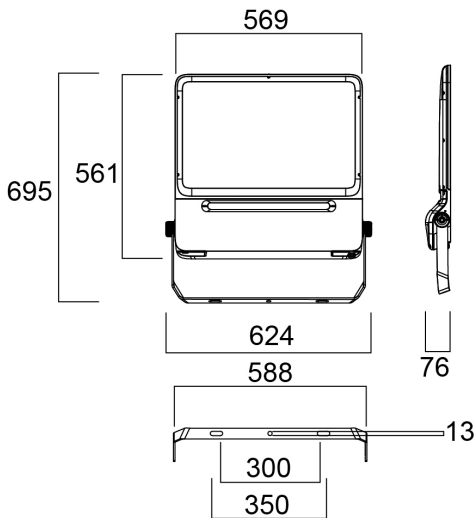

Raiden IP66 30KLM 830 Symmetric Wide

Item No: 2824016

Concord

Outdoor and indoor floodlight range with in house design, comes complete with 1m flying lead and adjustable bracket, aluminium housing, RAL 9022 - Pearl light grey, clear glass diffuser, IP66, IK08, Class I, 3000K, Non-dimming, 29300lm, 221W, 133lm/W, CRI80, Symmetric Wide beam angle 60°, 100000 hrs L90B50 lifespan, 561x569x76mm (LxWxH) dimensions, 12.5kg weight. Ball-impact-resistance according to DIN57710-13 VDE 0710 13/5.81, DIN 18032-3 only with the separate wire guard accessory fitted.

Technical Assets

Dimensions (mm)

Photometrics

Raiden IP66 30KLM 830 Symmetric Wide

Item No: 2824016

Concord

General data

Product name	Raiden IP66 30KLM 830 Symmetric Wide
Technology	LED
Cap/Base	N/A
Housing	Aluminium
General application	Logistics & Industry
Operating temperature range (°C)	-40°C...+50°C
Performance ambient temperature Tq (°C)	25
ETIM Class	EC001744
Warranty	5 years

Lifetime data

Lifespan L70 B50	100000
Lifespan L80 B20	94000
Lifespan L90 B50	100000

Raiden IP66 30KLM 830 Symmetric Wide

Item No: 2824016

Concord

Physical data

Housing colour	RAL 9022 - Pearl light grey
IP rating	IP66
IK rating	IK08
Nominal Product Length (mm)	561
Nominal Product Width (mm)	569
Nominal Product Height (mm)	76
Weight (kg)	12.5

Packaging

Product EAN number	5025768240166
Packaging single length / height (cm)	63.0
Packaging single width (cm)	63.0
Packaging single depth (cm)	14.0
DUN14 (inner)	05025768240166
Units per outer package	1
Packaging outer length / height (cm)	63.0
Packaging outer width (cm)	63.0
Packaging outer depth (cm)	14.0