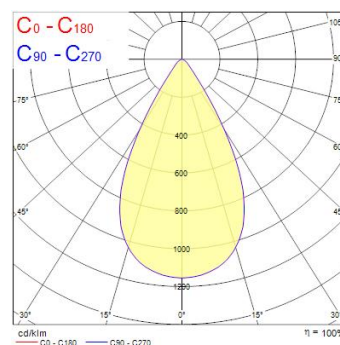

Raiden IP66 30KLM 830 Symmetric Wide

Item No: 2824016

Concord

Outdoor and indoor floodlight range with in house design, comes complete with 1m flying lead and adjustable bracket, aluminium housing, RAL 9022 - Pearl light grey, clear glass diffuser, IP66, IK08, Class I, 3000K, Non-dimming, 29300lm, 221W, 133lm/W, CRI80, Symmetric Wide beam angle 60°, 100000 hrs L90B50 lifespan, 561x569x76mm (LxWxH) dimensions, 12.5kg weight. Ball-impact-resistance according to DIN57710-13 VDE 0710 13/5.81, DIN 18032-3 only with the separate wire guard accessory fitted.

Technical Assets

Dimensions (mm)

Photometrics

Raiden IP66 30KLM 830 Symmetric Wide

Item No: 2824016

Concord

General data

Product name	Raiden IP66 30KLM 830 Symmetric Wide
Technology	LED
Cap/Base	N/A
Housing	Aluminium
General application	Logistics & Industry
Operating temperature range (°C)	-40°C...+50°C
Performance ambient temperature Tq (°C)	25
ETIM Class	EC001744
Warranty	5 years

Optical data

Fixture luminous flux (lm)	29300
Luminaire efficacy (lm/W)	133
Correlated colour temperature (k)	3000
Light colour	Warm White
CRI (Ra)	80
Colour Variation Initial (SDCM)	SDCM3
Beam Angle (°)	60
Photobiological Risk Group	RG1

Lifetime data

Lifespan L70 B50	100000
Lifespan L80 B20	94000
Lifespan L90 B50	100000

Raiden IP66 30KLM 830 Symmetric Wide

Item No: 2824016

Concord

Physical data

Housing colour	RAL 9022 - Pearl light grey
IP rating	IP66
IK rating	IK08
Nominal Product Length (mm)	561
Nominal Product Width (mm)	569
Nominal Product Height (mm)	76
Weight (kg)	12.5