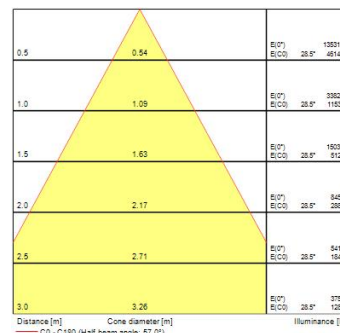

Photometrics