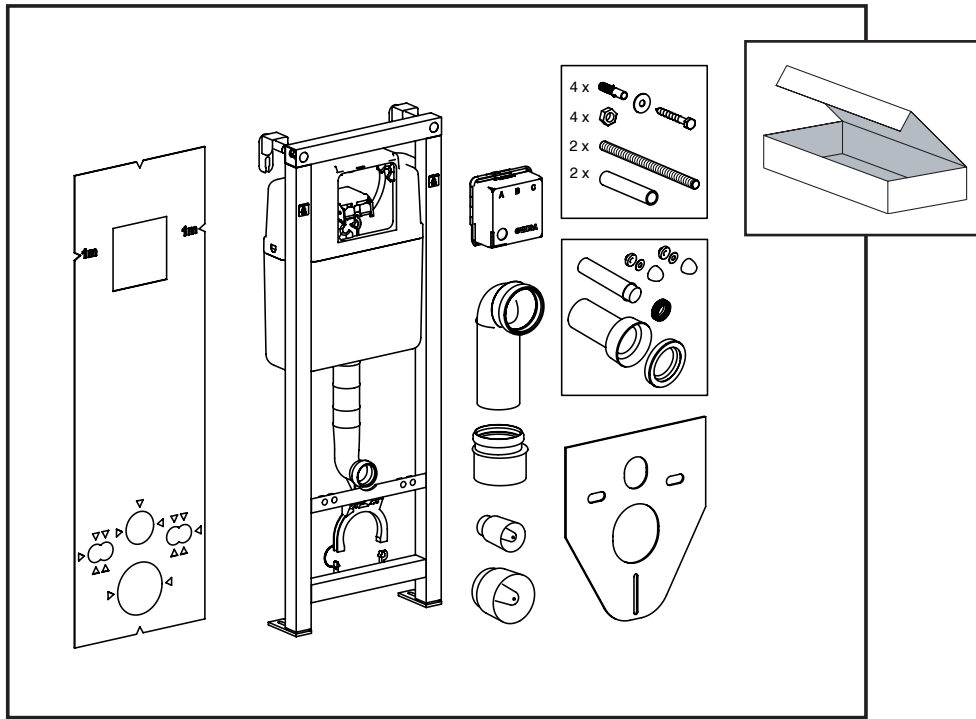

WISA®

WISA XS WC FRONT 112 CM

WWW.WISA-SANITAIR.COM

kiwa
gecertificeerd