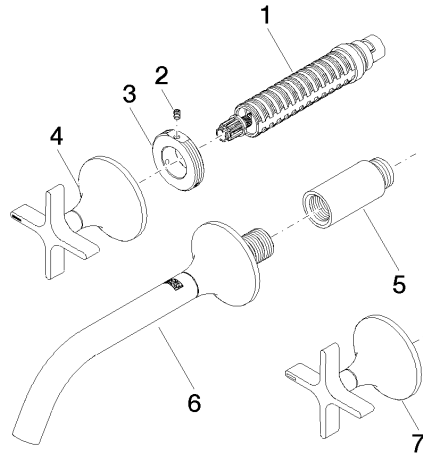

36 712 809 Product version from 3/13/2017

- 190mm projection
- fixed spout
- circular, air-enriched flow
- hole diameter valve 35 mm
- hole diameter spout 35 mm
- rosettes Ø 60 mm
- max. flow 5.7 l/min
- lead-free
- This product can help a building meet the requirements of Green Building Rating Systems, e.g. LEED®, BREEAM®, DGNB
- WRAS

## Required miscellaneous

**Concealed wall-mounted mixer centred spout -** 35 700 970 90

- min. recess depth 85 mm
- max. recess depth 145 mm

36 712 809 Product version from 3/13/2017

mm [inches]

Flow rate chart

Trajectory diagram

Codes & Standards

DIN 4109

ISO 3822

Scottish Water  
Byelaws

UK Water Supply  
Regulations

Ü-Zeichen

### Certificates and sustainability

LGA_29	WRAS_2312	EPD-DOR-20230287 -IBA1-EN Environmental.prod uct-declarat
--------	-----------	--

Spare parts list

No.	Item Number	Name	Quantity used	Delivery time
1	90 90 03 157 00 90	Head part clockwise closing 1/2" -	2.00	14
4	90 20 80 011 00-99	Handle for side valve Hot Ø 71 x 63 mm - Brushed Dark Platinum	1.00	40
6	13 800 809-99	VAIA Wall-mounted basin spout without pop-up waste - Brushed Dark Platinum	1.00	40
7	90 20 80 010 00-99	Handle for bath/washstand deck mounting Cold Ø 71 x 63 mm - Brushed Dark Platinum	1.00	40
3	09 21 02 163 90	Mounting Ø 42 x 18 mm -	2.00	14
5	09 24 03 081 10 90	Extension 1/2" x 50 mm -	1.00	14
2	09 31 11 008 90	Mounting Threaded pin with hexagon socket M4 x 6 mm	2.00	14