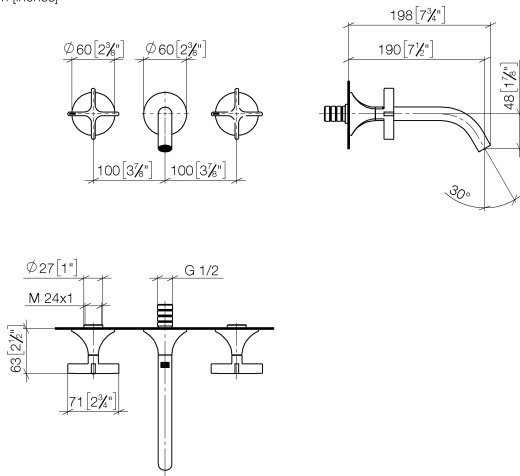

36 712 809 Product version from 3/13/2017

- 190mm projection
- fixed spout
- circular, air-enriched flow
- hole diameter valve 35 mm
- hole diameter spout 35 mm
- rosettes Ø 60 mm
- max. flow 5.7 l/min
- lead-free
- This product can help a building meet the requirements of Green Building Rating Systems, e.g. LEED®, BREEAM®, DGNB
- WRAS

## Required miscellaneous

**Concealed wall-mounted mixer variable positioning -** 35 720 970 90

- min. recess depth 85 mm
- max. recess depth 145 mm

## Required miscellaneous

**Concealed wall-mounted mixer centred spout -** 35 700 970 90

- min. recess depth 85 mm
- max. recess depth 145 mm

36 712 809 Product version from 3/13/2017

mm [inches]

Flow rate chart

### Certificates and sustainability

LGA_29	WRAS_2312	EPD-DOR-20230287 -IBA1-EN Environmental.prod uct-declarat
--------	-----------	--

Spare parts list

No.	Item Number	Name	Quantity used	Delivery time
1	90 90 03 157 00 90	Head part clockwise closing 1/2" -	2.00	14
4	90 20 80 011 00-99	Handle for side valve Hot Ø 71 x 63 mm - Brushed Dark Platinum	1.00	40
6	13 800 809-99	VAIA Wall-mounted basin spout without pop-up waste - Brushed Dark Platinum	1.00	40
7	90 20 80 010 00-99	Handle for bath/washstand deck mounting Cold Ø 71 x 63 mm - Brushed Dark Platinum	1.00	40
3	09 21 02 163 90	Mounting Ø 42 x 18 mm -	2.00	14
5	09 24 03 081 10 90	Extension 1/2" x 50 mm -	1.00	14
2	09 31 11 008 90	Mounting Threaded pin with hexagon socket M4 x 6 mm	2.00	14