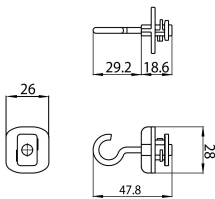

ONETRACK SUSPENSION HOOK BLACK S-9000/H-B 9200892

Features

- OneTrack accessory, suspension hook, Polyamide body, zinc plated steel hook. Black. Max. load: 50N

Product Overview

Product name	ONETRACK SUSPENSION HOOK BLACK S-9000/H-B
Technology	Accessory
General application	Museums & Galleries, Office
ETIM Class	EC000101
Product EAN number	4012289008925
Warranty	5 years

Technical drawings

Data table

ONETRACK SUSPENSION HOOK BLACK S-9000/H-B 9200892

GENERAL DATA

Product name	ONETRACK SUSPENSION HOOK BLACK S-9000/ H-B
Technology	Accessory
General application	Museums & Galleries, Office
ETIM Class	EC000101
Warranty	5 years

ELECTRICAL DATA

Control gear required	No
-----------------------	----

PHYSICAL DATA

Nominal Product Length (mm)	28
Nominal Product Width (mm)	26
Nominal Product Height (mm)	47.8
Weight (kg)	0.007

PACKAGING

Product EAN number	4012289008925
Packaging single length / height (cm)	2.0
Packaging single width (cm)	3.0
Packaging single depth (cm)	3.4
Units per outer package	1
Packaging outer length / height (cm)	2.0
Packaging outer width (cm)	3.0
Packaging outer depth (cm)	3.4